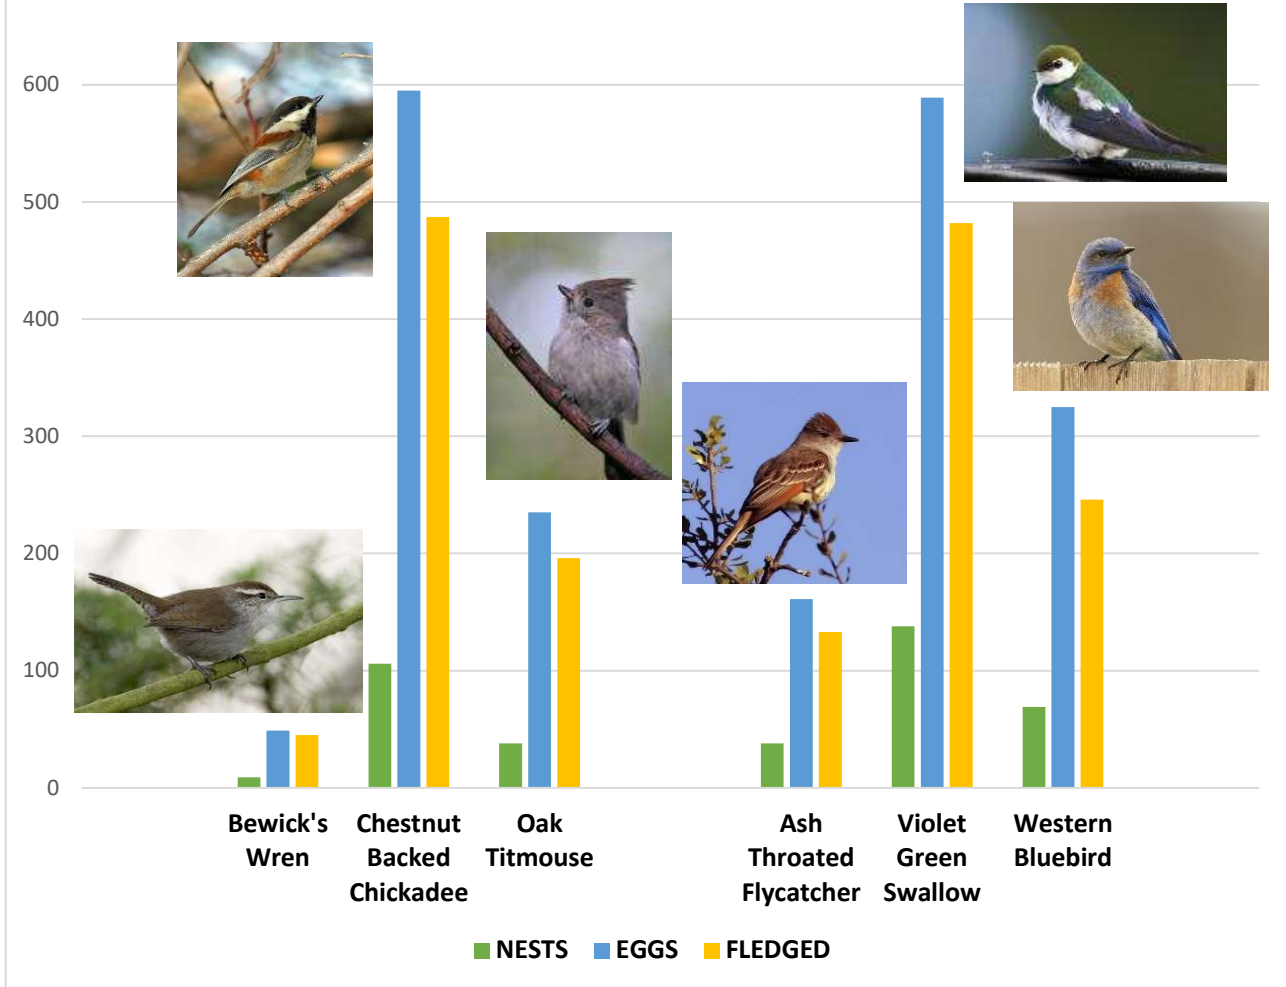

**QUAIL HOLLOW NESTBOX PROJECT
CUMULATIVE STATISTICS
2002-2024**

TYPE	SPECIES	NESTS	EGGS	FLEDGED	UNHATCHED	DEAD CHICKS
Woodland						
	Bewick's Wren	9	49	45	3	2
	Chestnut Backed Chickadee	106	595	487	82	13
	Oak Titmouse	38	235	196	31	8
Meadow						
	Ash Throated Flycatcher	38	161	133	14	11
	Violet Green Swallow	138	589	482	81	26
	Western Bluebird	69	325	246	38	42
TOTALS		398	1,954	1,589	249	102

Notes - HOWR predated eggs included in both **eggs** and **unhatched** columns

Fledge, unhatched and dead chicks do not necessarily add up to total eggs due to odd disappearances and missing data

More info at qhnestbox.org