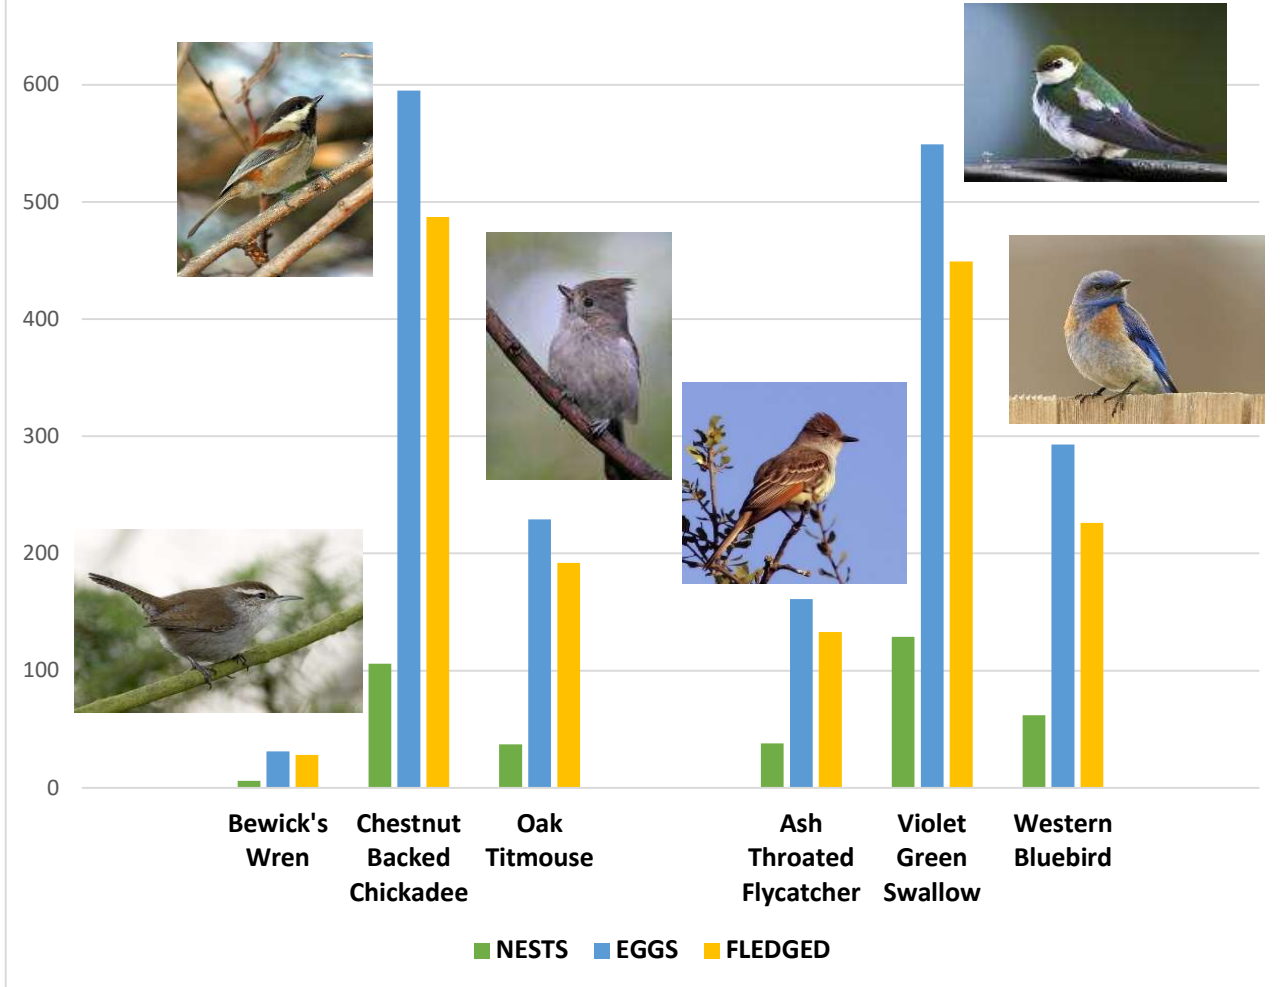

**QUAIL HOLLOW NESTBOX PROJECT
CUMULATIVE STATISTICS
2002-2023**

TYPE	SPECIES	NESTS	EGGS	FLEDGED	UNHATCHED	DEAD CHICKS
Woodland						
	Bewick's Wren	6	31	28	3	1
	Chestnut Backed Chickadee	106	595	487	82	13
	Oak Titmouse	37	229	192	29	8
Meadow						
	Ash Throated Flycatcher	38	161	133	14	11
	Violet Green Swallow	129	549	449	75	25
	Western Bluebird	62	293	226	28	40
TOTALS		378	1,858	1,515	231	98

Notes - HOWR predated eggs included in both **eggs** and **unhatched** columns

Fledge, unhatched and dead chicks do not necessarily add up to total eggs due to odd disappearances and missing data

More info at qhnestbox.org